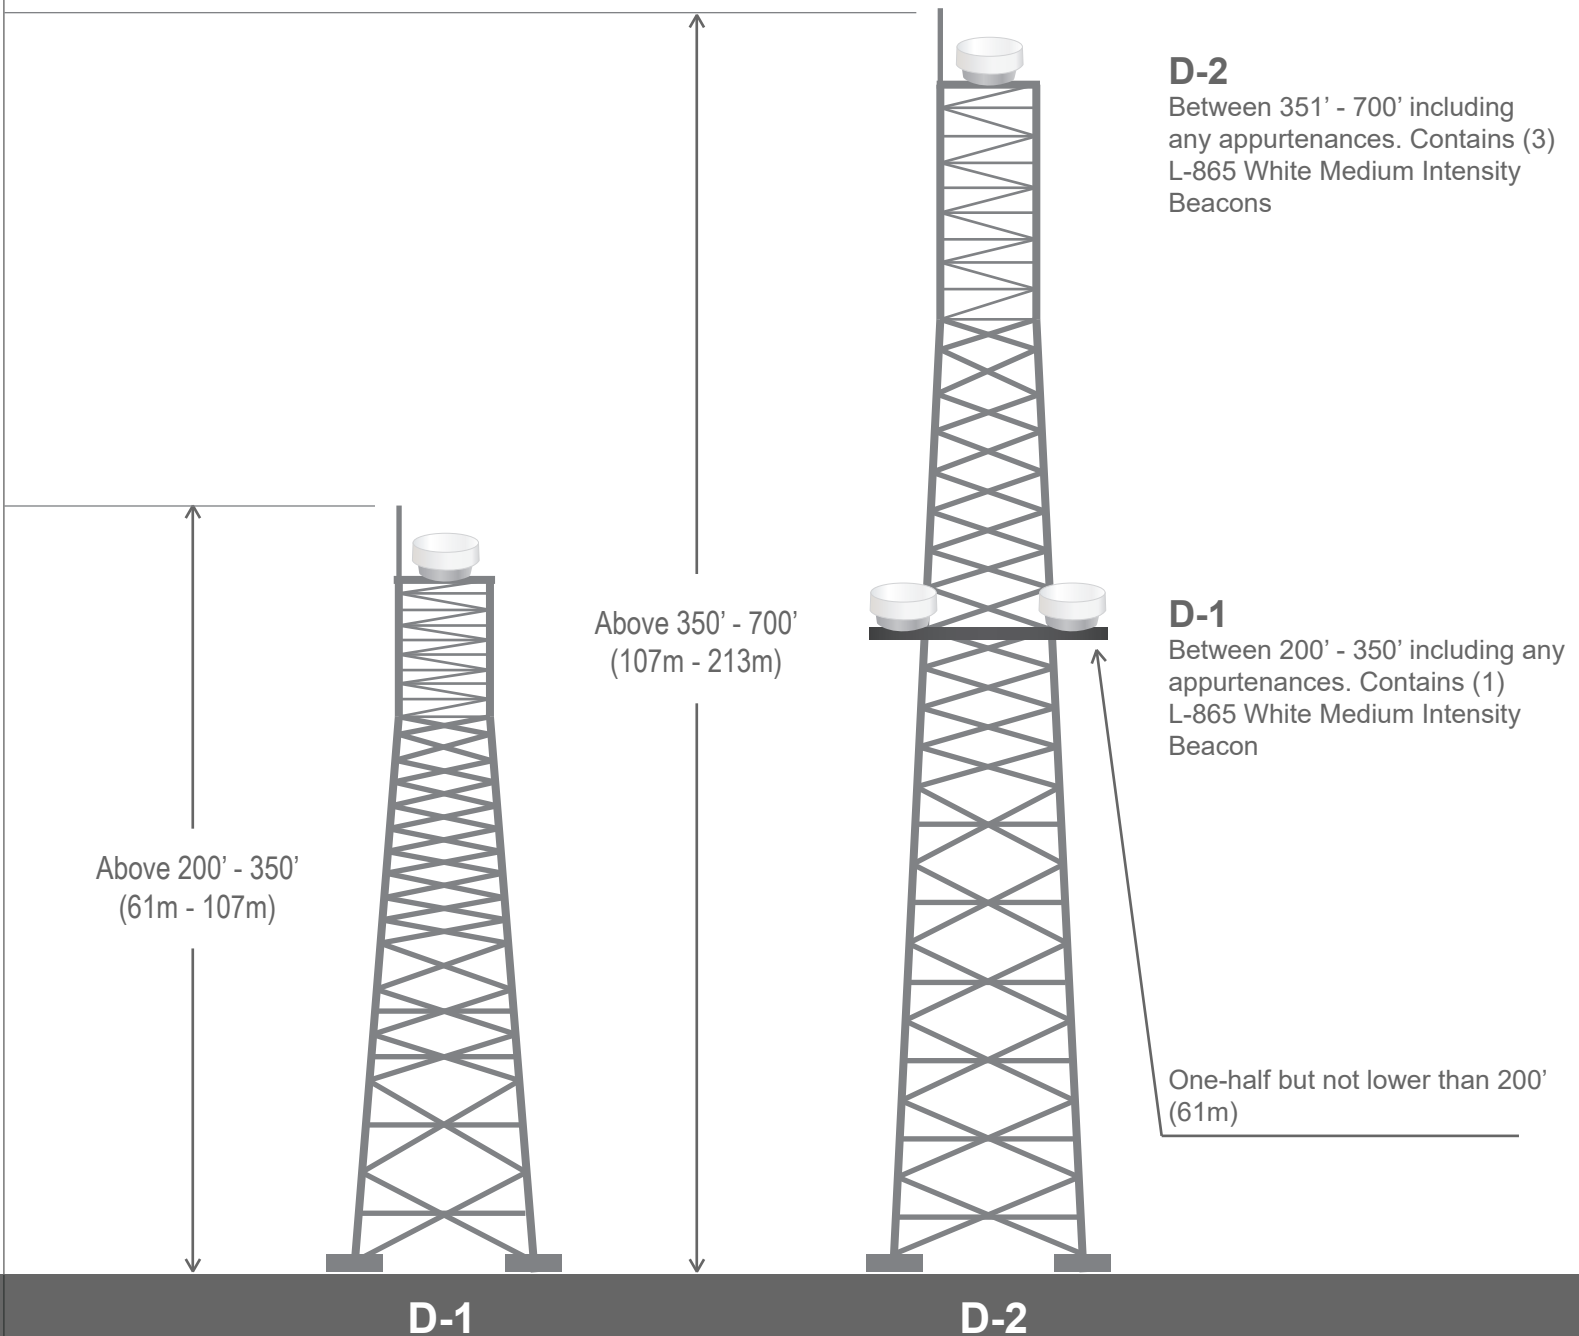

# D-Series Lighting Guide

Towers marked with 20,000 cd White Lights for Day and 2,000 cd White Lights for Night.

**FAA Standard AC 70/7460-1L**

= L-865 Flashing White Medium Intensity Obstruction Light  
Configured to Flash at a Rate of 40 FPM ( $\pm 3$  FPM)

**D-1**

**D-2**